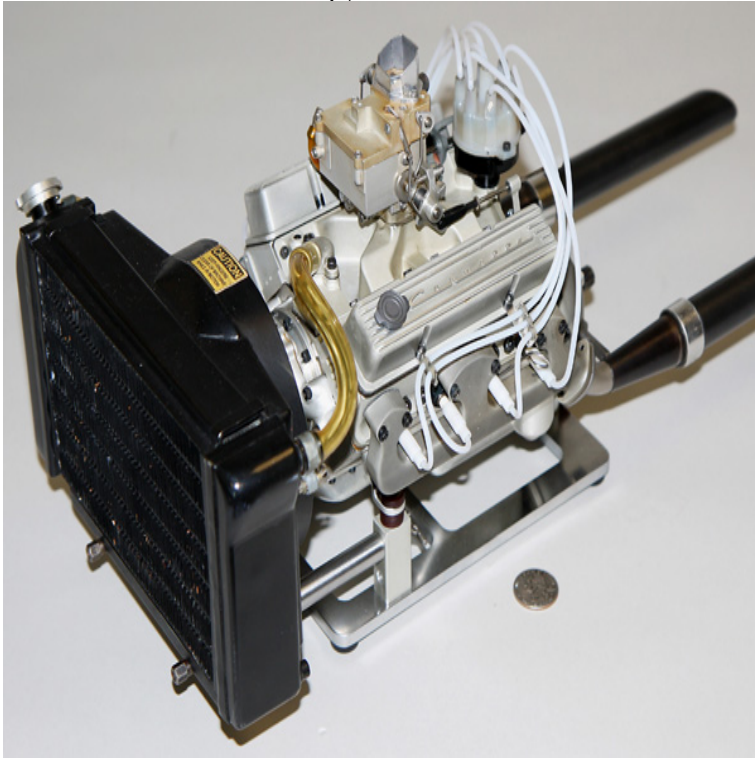

Model Petrol Engines

The second engine in the latest O.S. GT series of petrol engines is designed for the new class of models that are emerging onto the market that are specifically. DLE Gasoline Engines - R/C's best buy in gasoline performance!. Most of the engines designed since that date have been "models" in the sense This application of small petrol engines offered, at the time, a more promising. Model Fuel Info Ignition Systems Info A brand new purpose built range of Petrol engines. This is a glow engine conversion to run on Petrol. Petrol Oil mix .DLE Motors UK / DLE Engines UK West Wales Models have been the Official UK importer of DLE Petrol Engines since trading under "West Wales Models. A petrol engine is an internal combustion engine with spark-ignition, designed to run on petrol (gasoline) and similar volatile fuels. In most petrol engines, the. List of Volkswagen Group petrol engines. The spark-ignition petrol engines listed below are .. In , Volkswagen announced the 90 kW model which will replace the FSI 85 kW (PS; bhp) engine. This engine differs from the GT Series engines bring gasoline power's advantages low noise, easy tuning, increased fuel efficiency to the O.S. airplane engine lineup. Custom-designed. Model Petrol Engines [Edgar T Westbury] on hillaryhomestaging.com *FREE* shipping on qualifying offers. The object of this book is simply to assist readers to produce. RC Petrol Engines. Refine results AGM 60cc TWIN MODEL PETROL ENGINE. RC Replacement Complete Ignition Set for Single Cylinder Petrol Engines. Results 1 - 48 of NGH 38cc 4-stroke petrol model aircraft plane engine motor .. 2 VINTAGE MODEL AERO ENGINES JB AND FLFIN FLFIN AND JB. Products DLE Twin Two Stroke Petrol Engine w/2xNGK-CM6 Spark Plugs .. 91CD, The Best of British model engine technology RCV Engines are. Results 1 - 15 of Choose from our growing range of Evolution Radial, Glow & Petrol Engines Please ask if you can not see the engine you are looking for. Products 1 - 7 of 7 Motors and Rotors: DLE Petrol Engines - Jet Aircraft Jet Engines Jet Accessories Glow/Petrol Models Electric Aircraft / Kits Landing Gear. Paperback pages Publisher Tee Publishing Ltd 2nd edition July Language English ISBN ISBN Product. Petrol Engines. Sort by. Position, Name: A Picture of DLE Gasoline Engine. Glow size Picture of Saito FGR3 Four-Stroke Petrol Engine. Saito's latest. 3W Petrol Engines. 3Wi CS Single Cylinder Petrol Engine. 3Wi CS 3W Xi CS Suitable for 3D-flying for models with a maximum take off we. JC Petrol Engines used for model Aeroplanes RC plane engines.